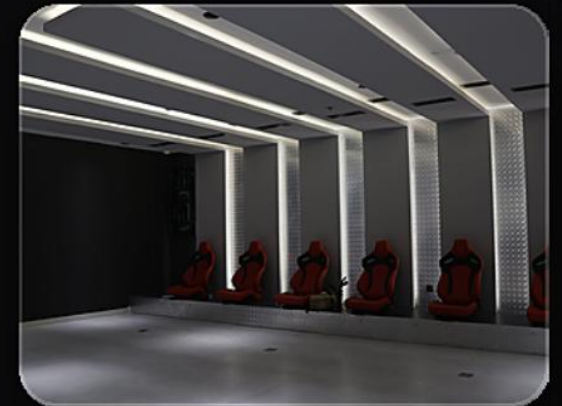

Aman Cars Showroom

Project
Aman Cars Showroom

Client
The owner

Location
Sharjah

Supplying type
Internal & external light