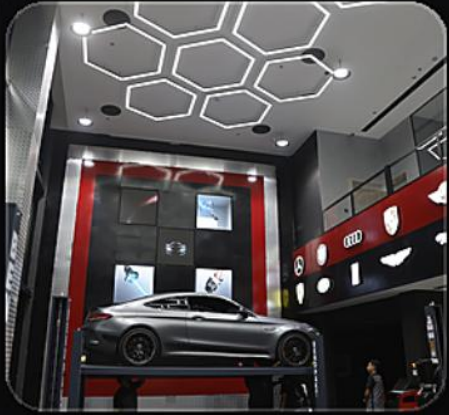

Aman Cars Showroom

Project
Aman Cars Showroom

Client
The owner

Location
Sharjah

Supplying type
Internal & external light